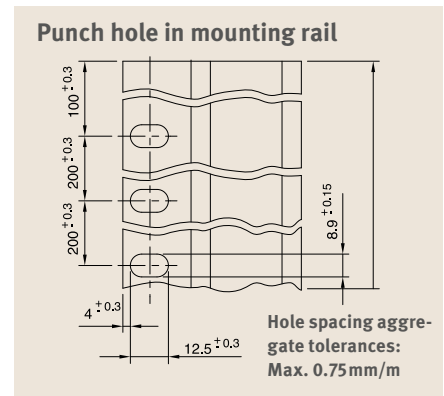

TYPE CKG 16 H **NEW!**

DIN 8187 chain no.	Chain dimensions in inches	C profile type	B	Hc	L	d1	d2	g	h1	h2	h3	Article no.	Availability
16B-1	1" x 17mm	C16H	45	40	62	16.4	10	24	16	25.7	27.7	221 410 033	●
												351 020 316	●
20B-1	1 1/4" x 3/4"	C16H	45	40	62	20.0	11	28	18	29.5	31.7	221 410 034	●
												351 020 316	●

● Stocked ○ Available within 10 days Dimensions in mm

For more info, see page 72

TYPE CKG 17 V **NEW!**

DIN 8187 chain no.	Chain dimensions in inches	C profile type	B	Hc	L	d1	d2	g	h1	h2	h3	Article no.	Availability
16B-1	1" x 17mm	C17V	45	40	67	16.4	10	24	16	25.7	27.7	221 410 035	●
												351 020 317	●
20B-1	1 1/4" x 3/4"	C17V	45	40	67	20.0	11	28	18	29.5	31.7	221 410 036	●
												351 020 317	●

● Stocked ○ Available within 10 days Dimensions in mm

For more info, see page 72