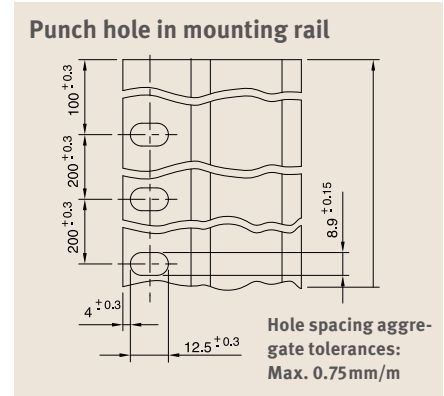

TYPE CKG 16 H **NEW!**

DIN 8187 chain no.	Chain dimensions in inches	C profile type	B	Hc	L	d1	d2	g	h1	h2	h3	Article no.	Availability
16B-1	1" x 17mm	C16H	45	40	62	16.4	10	24	16	25.7	27.7	221 410 033	●
												351 020 316	●
20B-1	1 1/4" x 3/4"	C16H	45	40	62	20.0	11	28	18	29.5	31.7	221 410 034	●
												351 020 316	●

● Stocked ○ Available within 10 days Dimensions in mm

For more info, see page 72

TYPE CKG 17 V **NEW!**

DIN 8187 chain no.	Chain dimensions in inches	C profile type	B	Hc	L	d1	d2	g	h1	h2	h3	Article no.	Availability
16B-1	1" x 17mm	C17V	45	40	67	16.4	10	24	16	25.7	27.7	221 410 035	●
												351 020 317	●
20B-1	1 1/4" x 3/4"	C17V	45	40	67	20.0	11	28	18	29.5	31.7	221 410 036	●
												351 020 317	●

● Stocked ○ Available within 10 days Dimensions in mm

For more info, see page 72