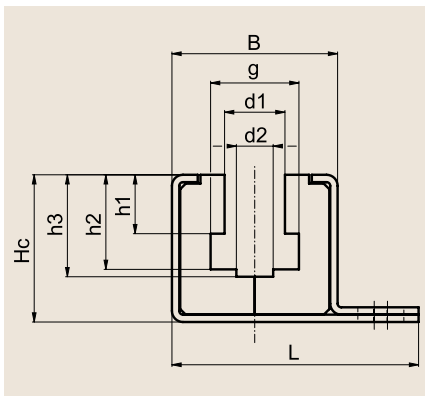

TYPE CKG 16 H **NEW!**

DIN 8187 chain no.	Chain dimensions in inches	C profile type	B	Hc	L	d1	d2	g	h1	h2	h3	Article no.	Availability
16B-1	1" x 17mm	C16H	45	40	62	16.4	10	24	16	25.7	27.7	221 410 033	●
												351 020 316	●
20B-1	1 1/4" x 3/4"	C16H	45	40	62	20.0	11	28	18	29.5	31.7	221 410 034	●
												351 020 316	●

● Stocked ○ Available within 10 days Dimensions in mm

For more info, see page 72

TYPE CKG 17 V **NEW!**

DIN 8187 chain no.	Chain dimensions in inches	C profile type	B	Hc	L	d1	d2	g	h1	h2	h3	Article no.	Availability
16B-1	1" x 17mm	C17V	45	40	67	16.4	10	24	16	25.7	27.7	221 410 035	●
												351 020 317	●
20B-1	1 1/4" x 3/4"	C17V	45	40	67	20.0	11	28	18	29.5	31.7	221 410 036	●
												351 020 317	●

● Stocked ○ Available within 10 days Dimensions in mm

For more info, see page 72