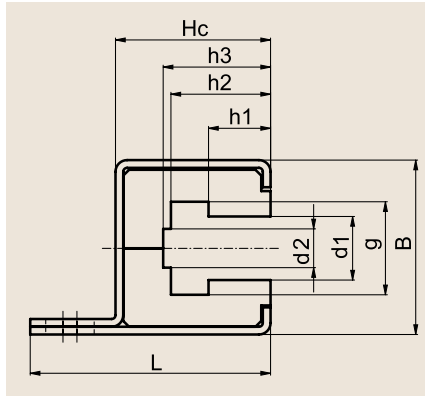

TYPE CKG 16 H **NEW!**

DIN 8187 chain no.	Chain dimensions in inches	C profile type	B	Hc	L	d1	d2	g	h1	h2	h3	Article no.	Availability
16B-1	1" x 17mm	C16H	45	40	62	16.4	10	24	16	25.7	27.7	221 410 033	●
												351 020 316	●
20B-1	1 1/4" x 3/4"	C16H	45	40	62	20.0	11	28	18	29.5	31.7	221 410 034	●
												351 020 316	●

● Stocked ○ Available within 10 days Dimensions in mm

For more info, see page 72

TYPE CKG 17 V **NEW!**

DIN 8187 chain no.	Chain dimensions in inches	C profile type	B	Hc	L	d1	d2	g	h1	h2	h3	Article no.	Availability
16B-1	1" x 17mm	C17V	45	40	67	16.4	10	24	16	25.7	27.7	221 410 035	●
												351 020 317	●
20B-1	1 1/4" x 3/4"	C17V	45	40	67	20.0	11	28	18	29.5	31.7	221 410 036	●
												351 020 317	●

● Stocked ○ Available within 10 days Dimensions in mm

For more info, see page 72